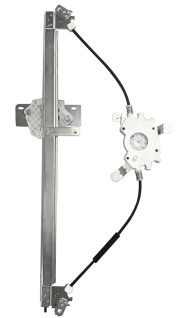

ELECTRIC - WO/ENGINE

Window lifter -
Mabuchi (8 teeth)

R-4403E SM
O&M: 23B837399
R-4403D SM
O&M: 23B837400

Delivery 11.180 2017 em diante
Delivery 13.180 2017 em diante
Delivery 4.150 2017 em diante
Delivery 6.160 2017 em diante
Delivery 9.170 2017 em diante
Delivery Express 2017 em diante