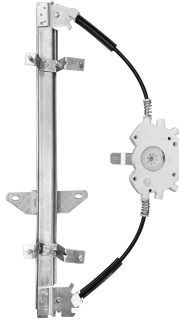

ELECTRIC - WO/ENGINE

Window lifter -
2 doors - front -
Mabuchi (8 teeth)

R-7535E SM
O&M: 815015h100 SM
R-7535D SM
O&M: 815025h100 SM