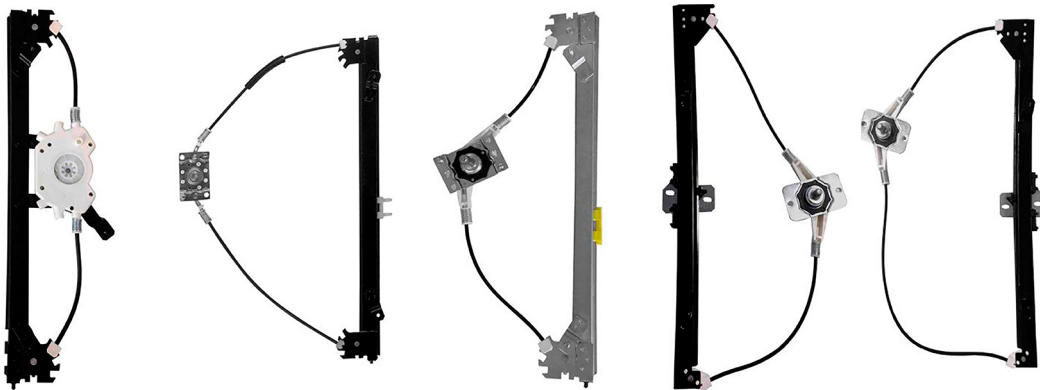

**Zinni & Güell**

**Indústria de Auto Peças Ltda.**

**HEAVY LINE**

ONLY MANUAL WINDOW LIFTERS

YouTube channel - pioneer with tips and product installations

● GM	1
● VOLKSWAGEN	2
● FORD	3
● IVECO	4
● MERCEDES-BENZ	5
● SCANIA	6
● VOLVO	7
● AGRALE	8
● MARCOPOLO	9
● RANDON	10