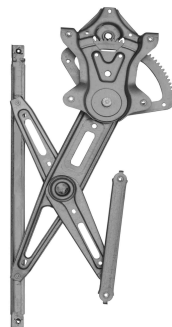

ELECTRIC - WO/ENGINE

Window lifter -
4 doors - front -
original (8 teeth)

R-7542E SM
O&M: 6980202260 SM
R-7542D SM
O&M: 6980102250 SM

Corolla 2009 até 2014