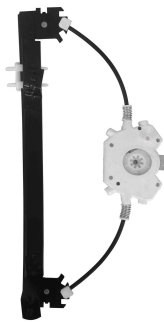

ELECTRIC - WO/ENGINE

Window lifter -
4 doors - front -
Mabuchi (8 teeth)

R-1451E SM
O&M: 520005759 SM
R-1451D SM
O&M: 520005757 SM

Mobi 2016 em diante
Strada 2021 em diante cabine
simples e dupla

ELECTRIC - WO/ENGINE

Window lifter -
4 doors - rear -
Mabuchi (8 teeth)

R-1452E SM
O&M: 52010303 SM
R-1452D SM
O&M: 52010304 SM