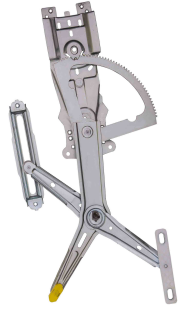

Corsa 2002 até 2012 4P
Montana 2003 até 2010

ELECTRIC - WO/ENGINE

Window lifter -
4 doors - rear -
Mabuchi (8 teeth)

R-3328E SM
O&M: 93264213 SM
R-3328D SM
O&M: 93264214 SM