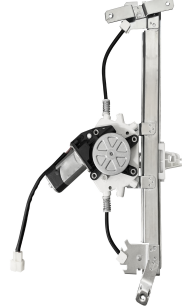

C3 2023 em diante