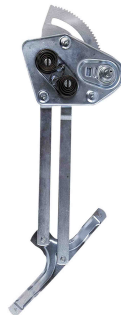

ELECTRIC - W/ENGINE

Window lifter -
4 doors - rear -
Mabuchi (8 teeth)

R-5232E
O&M: 97AGA27001BA
R-5232D
O&M: 97AGA27000BA

Escort Hatch/Sedan/Wagon
1997 até 2003
Pointer 1994 até 1996

MANUAL

Window lifter -
2 doors/4 doors - front

R-5102E
O&M: BD5M5423200A
R-5102D
O&M: BD5M5423201A

Belina 1972 até 1977
Corcel 1972 até 1978

MANUAL

Window lifter -
2 doors