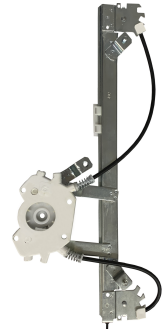

Window lifter -
4 doors - front -
original (32 stretch)

R-1471E SM
O&M: 51835885
R-1471D SM
O&M: 51835884

Uno Vivace 2010 em diante

ELECTRIC - WO/ENGINE

Window lifter -
4 doors - rear -
original (32 stretch)