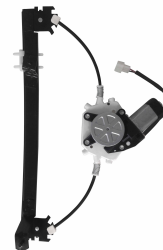

Window lifter -
4 doors - rear -
Mabuchi (8 teeth)

R-1426E
O&M: 51783849
R-1426D
O&M: 51783847

Idea 2005 até 2016

ELECTRIC - W/ENGINE

Window lifter -
4 doors - front -
Mabuchi (8 teeth)

R-1451E
O&M: 520005759
R-1451D
O&M: 520005757