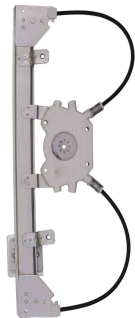

GM

ELECTRIC - WO/ENGINE - reverse engine

Window lifter -
4 doors - rear -
Mabuchi (8 teeth)

R-3351E SM
O&M: 93363859 SM
R-3351D SM
O&M: 93363860 SM