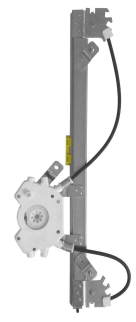

ELECTRIC - WO/ENGINE - reverse engine

Window lifter -
4 doors - rear -
Mabuchi (8 teeth)

R-1429E SM
O&M: 51835880 SM
R-1429D SM
O&M: 51835879 SM

Uno 2010 em diante Vivace / Way / Sporting 4P