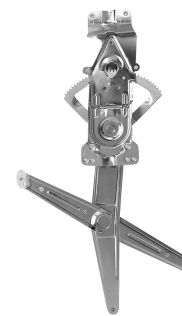

Ipanema 1989 até 1998
Kadett 1989 até 1998

ELECTRIC - WO/ENGINE - reverse engine

Window lifter -
2 doors -
Mabuchi (8 teeth)

R-3325E SM
O&M: 93361653 SM
R-3325D SM
O&M: 93361654 SM