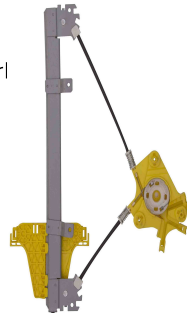

ELECTRIC - WO/ENGINE

Window lifter -
4 doors - rear -
Bosch (32 stretch marl)

R-4137E SM
O&M: 5U4839399A SM
R-4137D SM
O&M: 5U4839400A SM