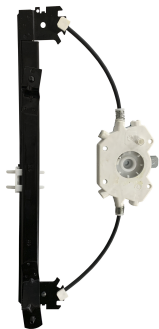

ELECTRIC - WO/ENGINE

Window lifter -
4 doors -
original (32 stretch)

R-1473E SM
O&M: 52005759

Mobi 2016 em diante
Strada Nova Geração