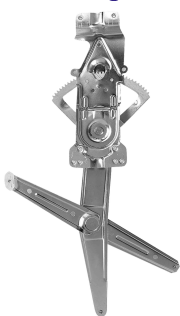

ELECTRIC - W/ENGINE - reverse engine

Window lifter -
2 doors -
Mabuchi (8 teeth)

R-3323E
O&M: 52280829
R-3323D
O&M: 52280830