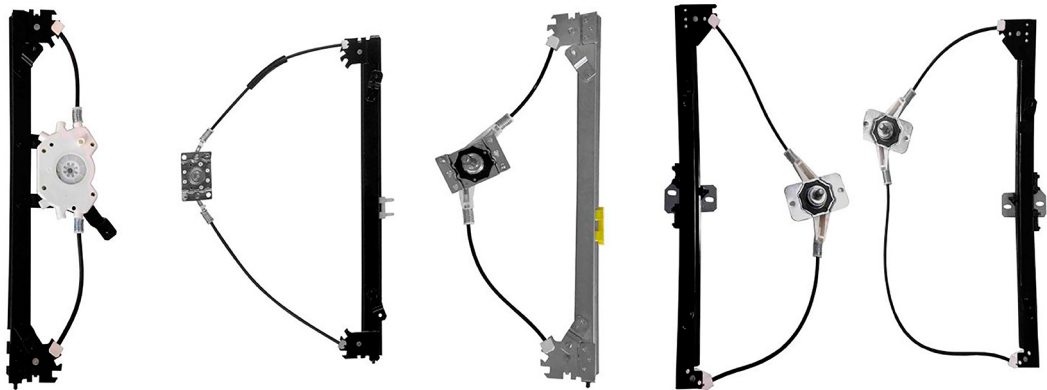

Zinni & Güell

Indústria de Auto Peças Ltda.

LIGHT LINE

YouTube channel - pioneer with tips and product installations

● FIAT	1
● GM	7
● VOLKSWAGEN	14
● FORD	24
● CITROËN	29
● RENAULT	30
● PEUGEOT	33
● HYUNDAI	35
● HONDA	36
● TOYOTA	37
● NISSAN	38