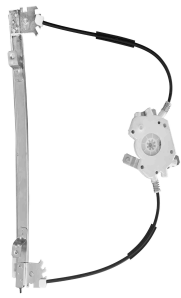

ELECTRIC - WO/ENGINE - reverse engine

Window lifter -
2 doors -
Mabuchi (8 teeth)

R-7500E SM
O&M: 7700842247 SM
R-7500D SM
O&M: 7700842246 SM