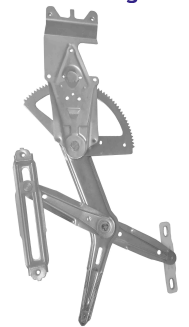

ELECTRIC - WO/ENGINE - reverse engine

Window lifter -
4 doors - rear -
Mabuchi (8 teeth)

R-3327E SM
O&M: 93264209 SM
R-3327D SM
O&M: 93264210 SM