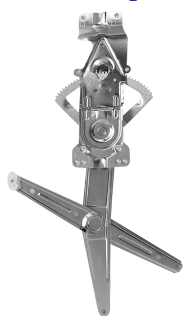

Ipanema 1989 até 1998
Kadett 1989 até 1998

ELECTRIC - WO/ENGINE - reverse engine

Window lifter -
2 doors -
Mabuchi (8 teeth)

R-3325E SM
O&M: 93361653 SM
R-3325D SM
O&M: 93361654 SM