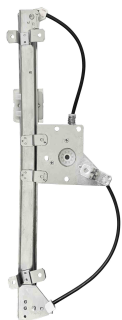

ELECTRIC - WO/ENGINE

Window lifter -
4 doors - rear -
original (10 teeth)

R-3391E SM
O&M: 93255065 SM
R-3391D SM
O&M: 93255066 SM