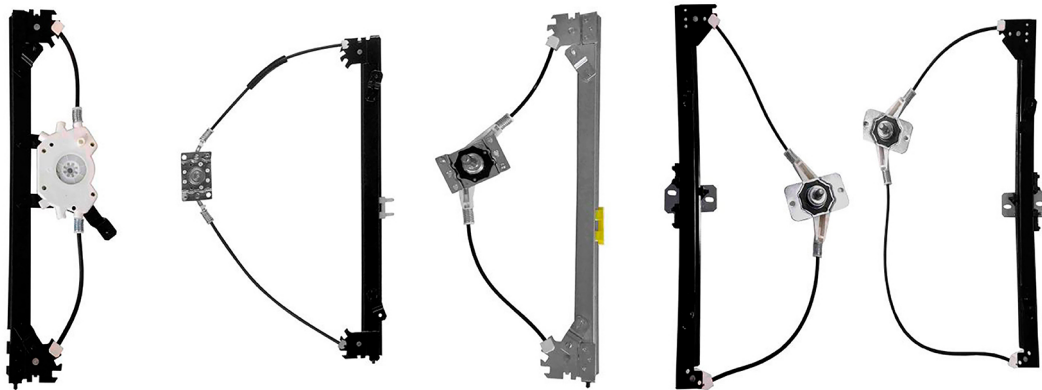

Zinni & Güell

Indústria de Auto Peças Ltda.

LIGHT LINE

ONLY ELECTRIC WINDOW LIFTERS WITHOUT ENGINE

YouTube channel - pioneer with tips and product installations

| | |
|--------------|----|
| ● FIAT | 1 |
| ● GM | 4 |
| ● VOLKSWAGEN | 7 |
| ● FORD | 10 |
| ● CITROËN | 12 |
| ● RENAULT | 13 |
| ● PEUGEOT | 14 |
| ● HYUNDAI | 15 |
| ● HONDA | 16 |
| ● TOYOTA | 17 |
| ● NISSAN | 18 |