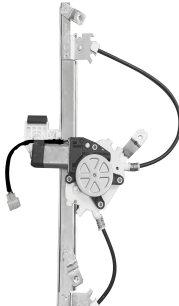

Window lifter -
4 doors - rear -
Mabuchi (8 teeth)

R-7724E SM
O&M: 9829045981 SM
R-7724D SM
O&M: 9829045980 SM

208 2021 em diante

ELECTRIC - WO/ENGINE

Window lifter -
4 doors - rear -
Mabuchi (8 teeth)

R-7724E
O&M: 9829045981