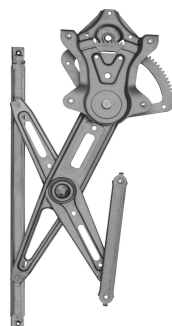

ELECTRIC - WO/ENGINE

Window lifter -
4 doors - front -
original (8 teeth)

R-7542E SM
O&M: 6980202260 SM
R-7542D SM
O&M: 6980102250 SM