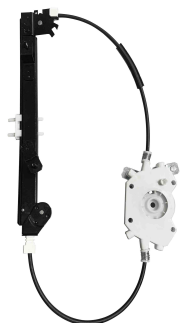

ELECTRIC - WO/ENGINE

Window lifter -
4 doors - front -
original (32 stretch)

R-1462E SM
O&M: 51784091 SM
R-1462D SM
O&M: 51753953 SM

Linea 2008 até 2016
Punto 2007 até 2017

ELECTRIC - WO/ENGINE

Window lifter -
4 doors - rear -
Mabuchi (8 teeth)

R-1425E SM
O&M: 51784091 SM
R-1425D SM
O&M: 51753953 SM

Linea 2008 até 2016
Punto 2007 até 2017

ELECTRIC - WO/ENGINE

Window lifter -
4 doors - rear -
original (32 stretch)

R-1455E SM
O&M: 51812479
R-1455D SM
O&M: 51812480