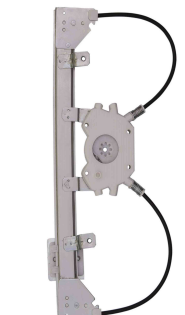

R-3377E SM
O&M: 93361653 SM
R-3377D SM
O&M: 93361653 SM

Celta 2002 até 2016 4P
Prisma 2006 até 2012

ELECTRIC - WO/ENGINE - reverse engine

Window lifter -
4 doors - rear -
Mabuchi (8 teeth)

R-3351E SM
O&M: 93363859 SM
R-3351D SM
O&M: 93363860 SM