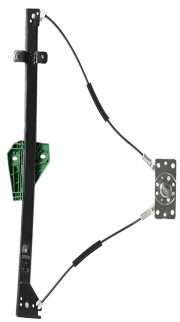

Fiesta 2002 até 2014 Amazon

MANUAL

Window lifter -
4 doors - rear

R-5139E
O&M: 2S65A27001AF
R-5139D
O&M: 2S65A27000AF

Fiesta 2002 até 2014 Amazon

MANUAL

Window lifter -
2 doors

R-5144E
O&M: 97KGB23201AF
R-5144D
O&M: 97KGB23200AF