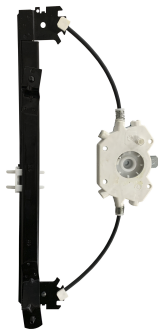

ELECTRIC - WO/ENGINE

Window lifter -
4 doors -
original (32 stretch)

R-1473E SM
O&M: 52005759

Mobi 2016 em diante
Strada Nova Geração