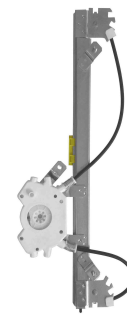

Uno 2010 em diante Vivace /
Way / Sporting 4P

ELECTRIC - WO/ENGINE

Window lifter -
2 doors - front -
original (32 stretch)

R-1470E SM
O&M: 51835887
R-1470D SM
O&M: 51835886