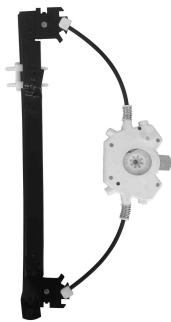

ELECTRIC - WO/ENGINE

Window lifter -
4 doors - front -
Mabuchi (8 teeth)

R-1451E SM
O&M: 520005759 SM
R-1451D SM
O&M: 520005757 SM

Mobi 2016 em diante
Strada 2021 em diante cabine
simples e dupla

ELECTRIC - WO/ENGINE

Window lifter -
4 doors - rear -
Mabuchi (8 teeth)

R-1452E SM
O&M: 52010303 SM
R-1452D SM
O&M: 52010304 SM