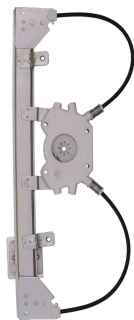

ELECTRIC - WO/ENGINE - reverse engine

Window lifter -
4 doors - rear -
Mabuchi (8 teeth)

R-3351E SM
O&M: 93363859 SM
R-3351D SM
O&M: 93363860 SM