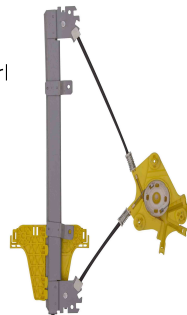

ELECTRIC - WO/ENGINE

Window lifter -
4 doors - rear -
Bosch (32 stretch marl)

R-4137E SM
O&M: 5U4839399A SM
R-4137D SM
O&M: 5U4839400A SM