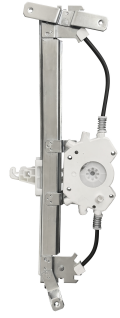

ELECTRIC - WO/ENGINE

Window lifter -
4 doors - rear -
original (8 teeth)

R-7403E SM
O&M: 9223G1 SM
R-7403D SM
O&M: 9224G1 SM

C3 2008 até 2012

ELECTRIC - WO/ENGINE

Window lifter -
4 doors - rear -
Mabuchi (8 teeth)