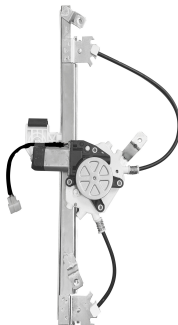

R-7710E SM
R-7710D SM

206 1998 até 2007

ELECTRIC - WO/ENGINE

Window lifter -
4 doors - rear -
Mabuchi (8 teeth)

R-7724E
O&M: 9829045981
R-7724D
O&M: 9829045980

208 2021 em diante

Powered window
lifter repair -
2 doors/4 doors - front
- with engine -
Mabuchi (8 teeth)