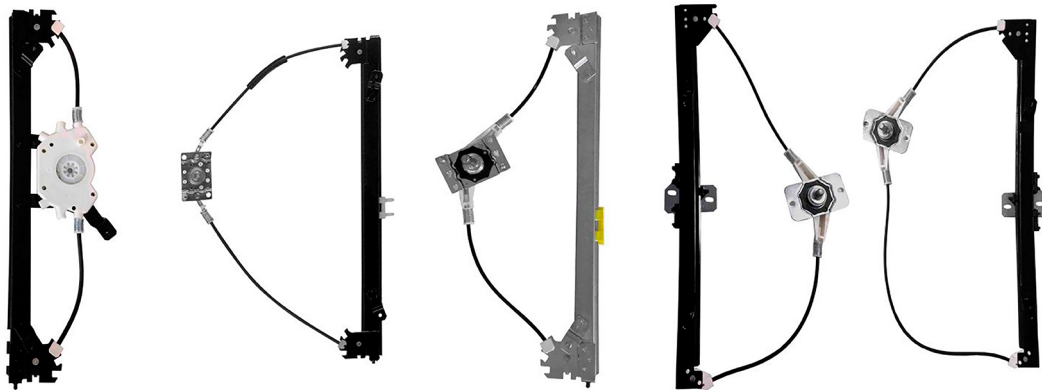

**Zinni & Güell**

**Indústria de Auto Peças Ltda.**

**NAUTICAL LINE**

YouTube channel - pioneer with tips and product installations

**ELECTRIC - W/ENGINE**

Window lifter -  
Mabuchi (8 teeth)

R-7556E 12V  
R-7556E 24V  
R-7556D 12V  
R-7556D 24V