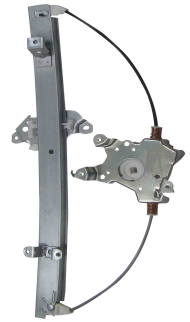

ELECTRIC - WO/ENGINE

Window lifter -
4 doors - rear -
original (square axis)

R-7803E SM
O&M: 82721JR20A SM
R-7803D SM
O&M: 82720JR20A SM