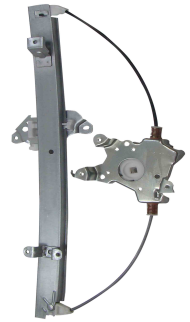

R-7492E SM
O&M: MR144529 SM
R-7492D SM
O&M: MR144530 SM

L-200 Outdoor 2006 até 2011
L-200 Sport 2004 até 2011
Pajero Sport 2004 até 2011

MANUAL

Window lifter -
2 doors/4 doors - front

R-7799E
O&M: 807212Z710
R-7799D
O&M: 807202Z710

Frontier 1998 até 2007

ELECTRIC - WO/ENGINE

Window lifter -
2 doors/4 doors - front
- original (8 teeth)

R-7802E SM
O&M: 80721EB71A SM
R-7802D SM
O&M: 80720EB71A SM

Frontier 2007 até 2019

ELECTRIC - WO/ENGINE

Window lifter -
4 doors - rear -
original (square axis)

R-7803E SM
O&M: 82721JR20A SM
R-7803D SM
O&M: 82720JR20A SM

Frontier 2007 até 2019

ELECTRIC - WO/ENGINE

Window lifter -
2 doors/4 doors - front
- Mabuchi (8 teeth)