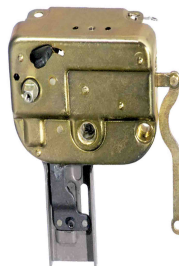

F-4211
O&M: 2118416051

Kombi Clipper 1976 até 1996

Trunk lock - cap

F-4202T
O&M: 2318292111

Kombi 1957 até 1996

Trunk lock - cap

F-4206T
O&M: 211829211H

Kombi 1997 até 2014

Door lock - central -
door side - with hook

F-4213
O&M: 211843604J

Kombi 1997 até 2014

Door lock - central -
door side - with lock -
with handle

F-4205
O&M: 211843654

Kombi 1997 até 2014

Door lock - front

F-4498E
O&M: 2318370151
F-4498D
O&M: 2318370161

Kombi Clipper 1976 até 1996
Worker / Titan / Tractor 1980 em diante

MANUAL

Window lifter -
2 doors - low pin -
fixed with rivet

R-4171E
O&M: 2118375011
R-4171D
O&M: 2118375021

Kombi 1976 até 2007

MANUAL

Window lifter -
low pin - fixed with
screws M6x10mm

R-4405E
O&M: 2118375011
R-4405D
O&M: 2118375021

Kombi 1976 até 2007

MANUAL

Window lifter -
2 doors - tall pin

R-4099E
O&M: 7X0837501
R-4099D
O&M: 7X0837502

Kombi 2008 até 2014

ELECTRIC - WO/ENGINE

Window lifter -
2 doors -
Mabuchi (8 teeth)