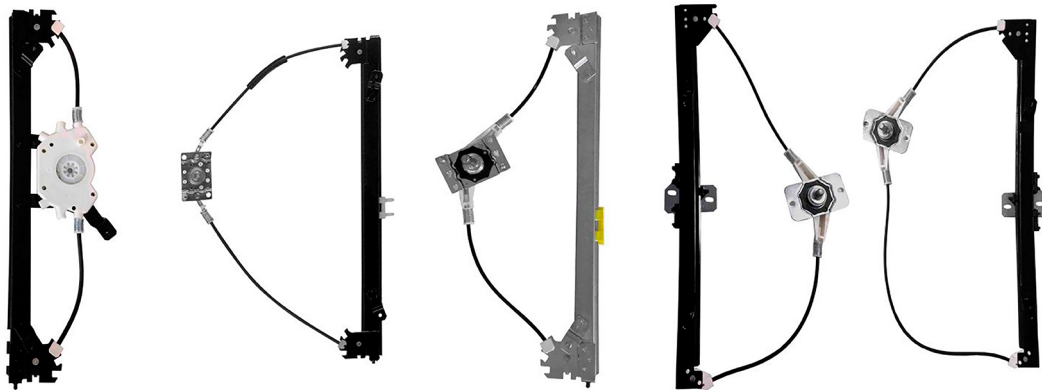

Zinni & Güell

Indústria de Auto Peças Ltda.

VAN LINE

ONLY ELECTRIC WINDOW LIFTERS WITHOUT ENGINE

YouTube channel - pioneer with tips and product installations

● FIAT	1
● VOLKSWAGEN	2
● FORD	3
● CITROËN	4
● RENAULT	5
● PEUGEOT	6
● HYUNDAI	7
● KIA	8
● IVECO	9
● MERCEDES-BENZ	10

ELECTRIC - WO/ENGINE

Window lifter -
2 doors -
Mabuchi (8 teeth)

R-1432E SM
O&M: 1341396080 SM
R-1432D SM
O&M: 1341395080 SM

Boxer 2000 em diante
Ducato 1999 em diante
Jumper 2007 em diante

ELECTRIC - WO/ENGINE

Window lifter -
2 doors -
Mabuchi (8 teeth)

R-4176E SM
O&M: 2118375011 SM
R-4176D SM
O&M: 2118375021 SM

Kombi 1976 até 2014

ELECTRIC - WO/ENGINE

Window lifter -
2 doors -
original (8 teeth)

R-5152E SM

O&M: 6C11V23201AD SM