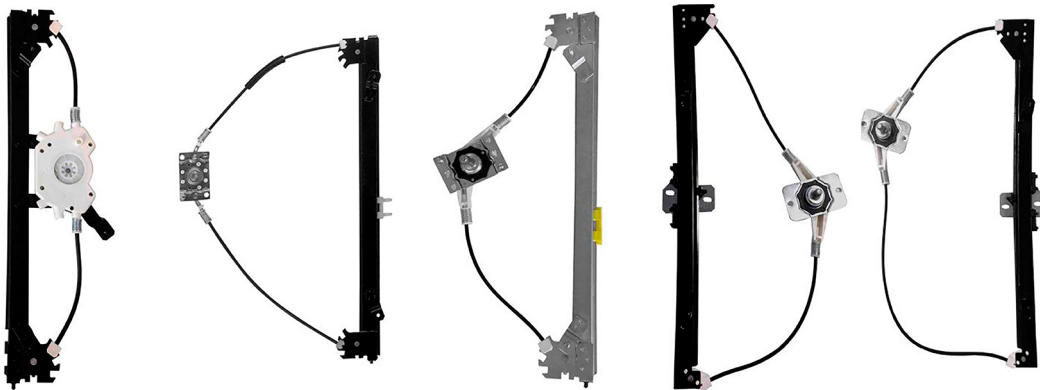

**Zinni & Güell**

**Indústria de Auto Peças Ltda.**

**VAN LINE**

ONLY MANUAL WINDOW LIFTERS

YouTube channel - pioneer with tips and product installations

● FIAT	1
● GM	2
● VOLKSWAGEN	3
● CITROËN	4
● RENAULT	5
● PEUGEOT	6
● HYUNDAI	7
● KIA	8
● IVECO	9
● MERCEDES-BENZ	10

**MANUAL**

Window lifter -  
2 doors

R-1423E  
O&M: 1320338080  
R-1423D  
O&M: 1320337080

Boxer 2000 até 2016  
Ducato 1999 até 2016  
Jumper 2007 até 2016

**MANUAL**

Window lifter -  
2 doors

R-7498E  
O&M: 7702088122E  
R-7498D  
O&M: 7702088121D

Trafic 1991 até 2001  
Trafic 1995 até 2001

**MANUAL**

Window lifter -  
2 doors - low pin -  
fixed with rivet

R-4171E  
O&M: 2118375011  
R-4171D  
O&M: 2118375021

Kombi 1976 até 2007

**MANUAL**

Window lifter -  
low pin - fixed with  
screws M6x10mm