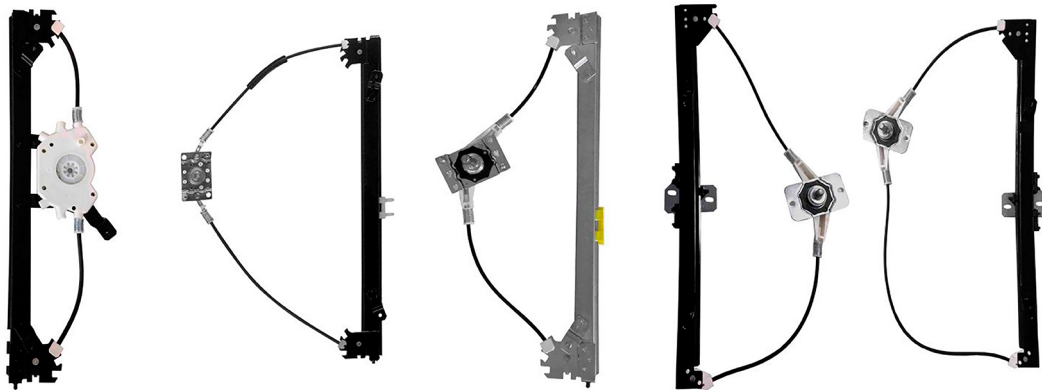

**Zinni & Güell**

**Indústria de Auto Peças Ltda.**

**VAN LINE**

WITHOUT WINDOW LIFTERS AND ENGINES

YouTube channel - pioneer with tips and product installations

Door lock - central -  
door side - with lock

F-4211  
O&M: 2118416051

Kombi Clipper 1976 até 1996

Trunk lock - cap

F-4202T  
O&M: 2318292111

Kombi 1957 até 1996

Trunk lock - cap

F-4206T  
O&M: 211829211H

Kombi 1997 até 2014

Door lock - central -  
door side - with hook

F-4213  
O&M: 211843604J

Kombi 1997 até 2014

Door lock - central -  
door side - with lock -  
with handle

F-4205  
O&M: 211843654

Kombi 1997 até 2014

Door lock - front