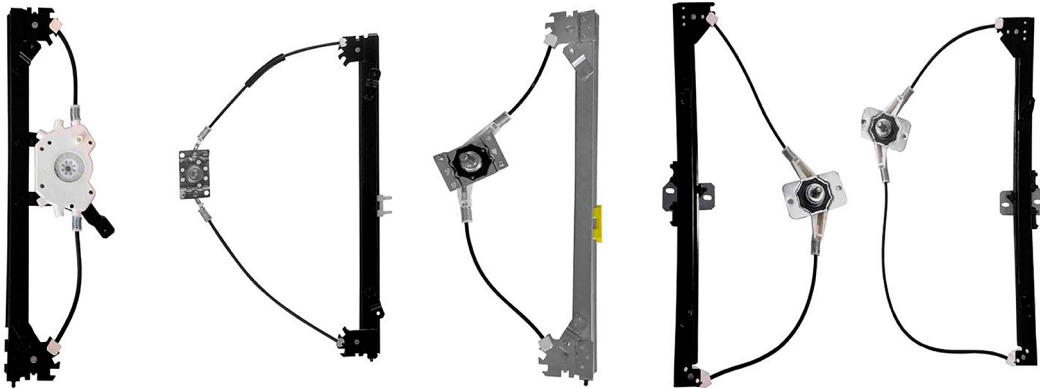

Zinni & Güell

Indústria de Auto Peças Ltda.

VAN LINE

WITHOUT ELECTRIC WINDOW LIFTERS WITH ENGINE

YouTube channel - pioneer with tips and product installations

| | |
|-----------------|----|
| ● FIAT | 1 |
| ● GM | 2 |
| ● VOLKSWAGEN | 3 |
| ● FORD | 4 |
| ● CITROËN | 5 |
| ● RENAULT | 6 |
| ● PEUGEOT | 7 |
| ● HYUNDAI | 8 |
| ● KIA | 9 |
| ● IVECO | 10 |
| ● MERCEDES-BENZ | 11 |

MANUAL

Window lifter -
2 doors

R-1423E
O&M: 1320338080
R-1423D
O&M: 1320337080

Boxer 2000 até 2016
Ducato 1999 até 2016
Jumper 2007 até 2016

ELECTRIC - WO/ENGINE

Window lifter -
2 doors -
Mabuchi (8 teeth)

R-1432E SM
O&M: 1341396080 SM
R-1432D SM
O&M: 1341395080 SM

Boxer 2000 em diante
Ducato 1999 em diante
Jumper 2007 em diante

MANUAL

Window lifter -
2 doors

R-7498E
O&M: 7702088122E
R-7498D
O&M: 7702088121D

Trafic 1991 até 2001
Trafic 1995 até 2001

Door lock - central -
door side - with lock

F-4211
O&M: 2118416051

Kombi Clipper 1976 até 1996

Trunk lock - cap

F-4202T
O&M: 2318292111

Kombi 1957 até 1996

Trunk lock - cap