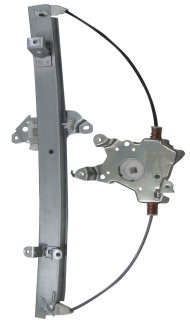

ELECTRIC - WO/ENGINE

Window lifter -
4 doors - rear -
original (square axis)

R-7803E SM
O&M: 82721JR20A SM
R-7803D SM
O&M: 82720JR20A SM