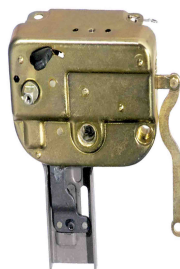

Door lock - central -  
door side - with lock

F-421I  
O&M: 211841605I

Kombi Clipper 1976 até 1996

Trunk lock - cap

F-4202T  
O&M: 231829211I

Kombi 1957 até 1996

Trunk lock - cap

F-4206T  
O&M: 211829211H

Kombi 1997 até 2014

Door lock - central -  
door side - with hook

F-4213  
O&M: 211843604J

Kombi 1997 até 2014

Door lock - central -  
door side - with lock -  
with handle

F-4205  
O&M: 211843654

Kombi 1997 até 2014

Door lock - front

F-4498E  
O&M: 231837015I  
F-4498D  
O&M: 231837016I

Kombi Clipper 1976 até 1996  
Worker / Titan / Tractor 1980 em diante

Door lock - front -  
2 doors/4 doors

F-4493E  
O&M: 3058370153  
F-4493D  
O&M: 3058370163