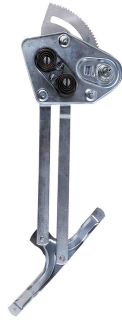

MANUAL

Window lifter -
2 doors/4 doors - front

R-4184E
O&M: ZBC837501E
R-4184D
O&M: ZBC837502D

Royale 1992 até 1996
Santana 1984 até 1998
Santana Quantum 1984 até 1998
Versailles 1991 até 1996

MANUAL

Window lifter -
4 doors - rear

R-4185E
O&M: ZBD839501E
R-4185D
O&M: ZBC839502D

Royale 1992 até 1996
Santana 1984 até 1998
Santana Quantum 1984 até 1998
Versailles 1991 até 1996

MANUAL

Window lifter -
2 doors

R-4172E
O&M: 547837501B
R-4172D
O&M: 547837502B

Escort 1993 até 1996
Logus 1993 até 1997

MANUAL

Window lifter -
4 doors - front

R-5216E
O&M: 95ABA23202AA
R-5216D
O&M: 95ABA23201AA

Escort Hatch/Sedan/Wagon
1997 até 2003
Pointer 1994 até 1996

MANUAL

Window lifter -
4 doors - rear

R-5250E
O&M: 95ABA27001AA
R-5250D
O&M: 95ABA27000AA

Escort hatch 1997 até 2003
Escort sedan 1997 até 1998
Escort SW 1997 até 2003
Pointer 1994 até 1996
Verona 1993 até 1996

ELECTRIC - WO/ENGINE - reverse engine

Window lifter -
2 doors/4 doors - front
- Mabuchi (8 teeth)

R-4190E SM
O&M: ZBC837501A SM
R-4190D SM
O&M: ZBC837502A SM

Royale 1992 até 1996
Santana 1984 até 1998
Santana Quantum 1984 até 1998
Versailles 1991 até 1996

ELECTRIC - WO/ENGINE

Window lifter -
2 doors -
Mabuchi (8 teeth)

R-4173E SM
O&M: 547837501D SM
R-4173D SM
O&M: 547837502D SM

Escort 1993 até 1996
Logus 1993 até 1997

ELECTRIC - WO/ENGINE

Window lifter -
4 doors - rear -
Mabuchi (8 teeth)

R-5230E SM
O&M: 97AGA23201AA SM
R-5230D SM
O&M: 97AGA23200AA SM

Escort Hatch/Sedan/Wagon
1997 até 2003
Pointer 1994 até 1996
Verona 1994 até 1996

ELECTRIC - WO/ENGINE

Window lifter -
4 doors - rear -
Mabuchi (8 teeth)

R-5232E SM
O&M: 97AGA27001BA SM
R-5232D SM
O&M: 97AGA27000BA SM

Escort Hatch/Sedan/Wagon
1997 até 2003
Pointer 1994 até 1996

MANUAL