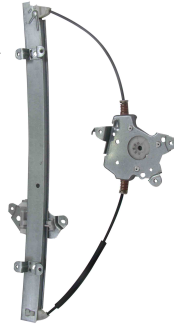

ELECTRIC - WO/ENGINE

Window lifter -
2 doors/4 doors - front
- original (8 teeth)

R-7802E SM
O&M: 80721EB71A SM
R-7802D SM
O&M: 80720EB71A SM