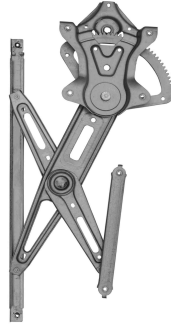

Window lifter -  
4 doors - front -  
original (8 teeth)

R-7546E SM  
O&M: 130822031  
R-7546D SM  
O&M: 130822030

Corolla 2003 até 2008  
Fielder 2004 até 2008

**ELECTRIC - WO/ENGINE**

Window lifter -  
4 doors - front -  
original (8 teeth)