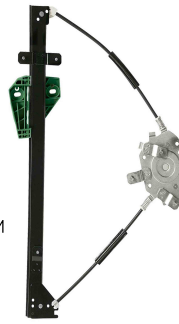

ELECTRIC - WO/ENGINE - reverse engine

Window lifter -
2 doors -
Mabuchi (8 teeth)

R-5145E SM
O&M: 97KG/B23201/BE SM
R-5145D SM
O&M: 97KG/B23200/BE SM