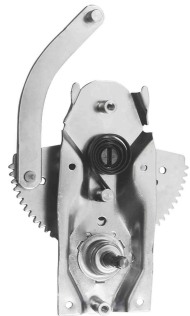

MANUAL

Window lifter - 2 doors

R-5223E
O&M: BD3B98231WO1
R-5223D
O&M: BD3B98231WOO