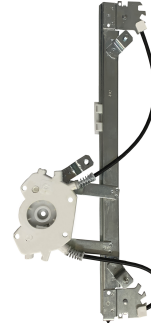

ELECTRIC - WO/ENGINE

Window lifter -
4 doors - rear -
original (32 stretch)

R-1472E SM
O&M: 51835885
R-1472D SM
O&M: 51835884

Uno Vivace 2010 em diante